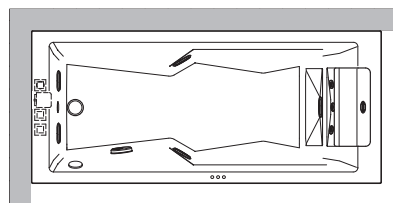

La versione sinistra o destra si identifica in base alla posizione dello schienale della vasca, ponendosi all'esterno della stessa, di fronte ai comandi.

AD ANGOLO

destra

A PARETE

IN NICCHIA

A INCASSO