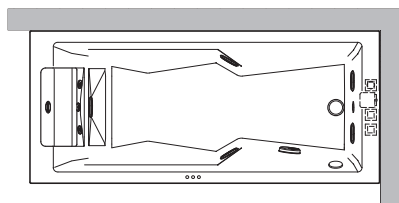

La versione sinistra o destra si identifica in base alla posizione dello schienale della vasca, ponendosi all'esterno della stessa, di fronte ai comandi.

AD ANGOLO

sinistra

A PARETE

IN NICCHIA

A INCASSO