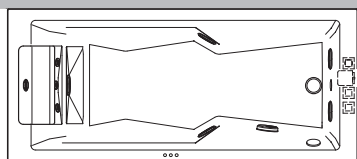

A PARETE

sinistra