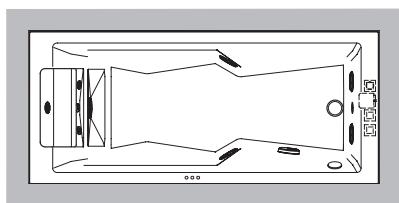

ARGA®

A INCASSO

sinistra