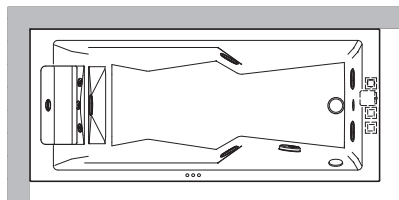

La versione sinistra o destra si identifica in base alla posizione dello schienale della vasca, ponendosi all'esterno della stessa, di fronte ai comandi.

AD ANGOLO

sinistra