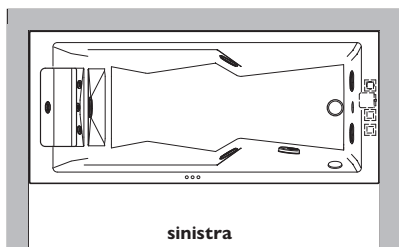

IN NICCHIA

sinistra