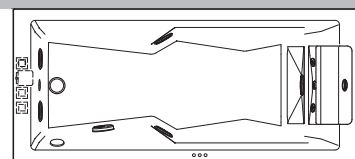

La versione sinistra o destra si identifica in base alla posizione dello schienale della vasca, ponendosi all'esterno della stessa, di fronte ai comandi.

AD ANGOLO

A PARETE

destra

IN NICCHIA

A INCASSO