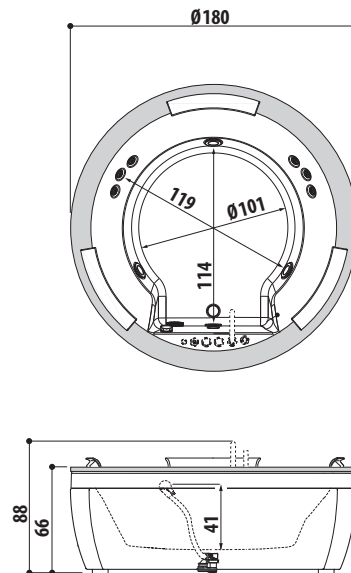

NOVA CORNER stone/wood

NOVA stone/wood