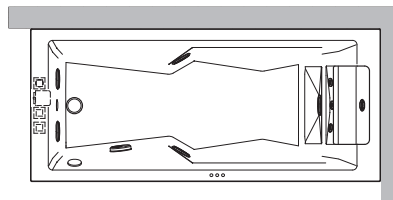

La versione sinistra o destra si identifica in base alla posizione dello schienale della vasca, ponendosi all'esterno della stessa, di fronte ai comandi.

AD ANGOLO

destra

A PARETE

IN NICCHIA

A INCASSO