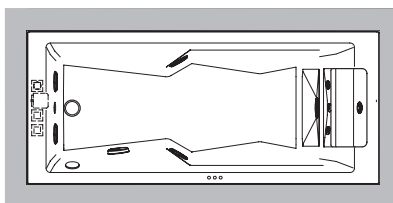

ARGA® 180x90

destra