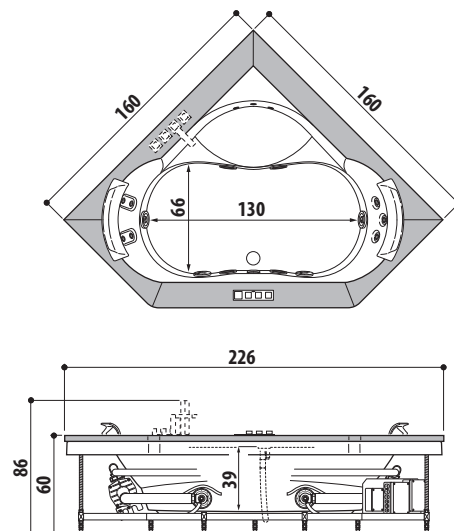

OPALIA Corian®

AURA CORNER 160 stone/wood